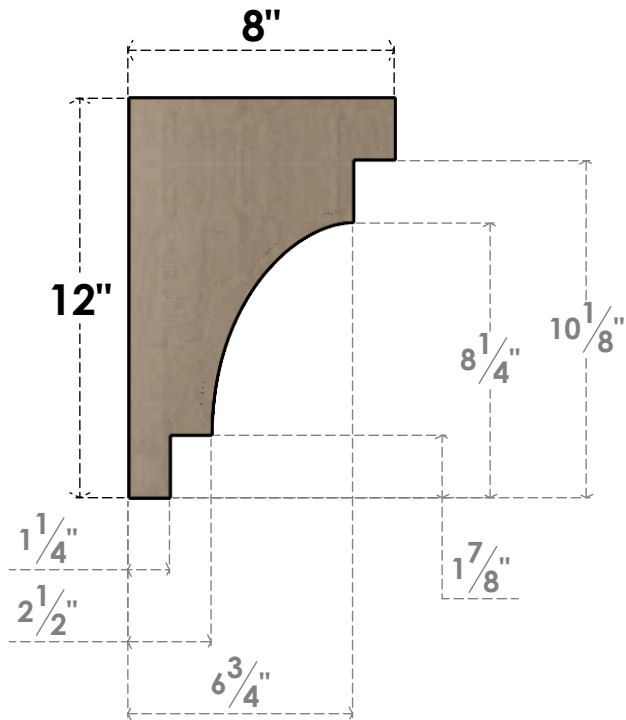

ITEM NUMBER: CORU04X08X12MEDRCPR

4"W X 8"D X 12"H SERIES 2 CLASSIC MEDITERRANEAN ROUGH CEDAR
TIMBERTHANE FAUX WOOD CORBEL, PRIMED

SIDE PROFILE

FRONT PROFILE

ISOMETRIC

EKENA MILLWORK
2300 WEST MAIN ST.
CLARKSVILLE, TX 75426
TOLL FREE: 866-607-0453
WWW.EKENAMILLWORK.COM

NOTES

1. INSTALLATION TO BE COMPLETED IN ACCORDANCE WITH MANUFACTURER'S SPECIFICATIONS.
2. DRAWING MAY NOT BE TO SCALE
3. THIS DRAWING IS INTENDED FOR DESIGN AND PLANNING PURPOSES ONLY.
4. ALL INFORMATION CONTAINED HEREIN WAS CURRENT AT THE TIME OF DEVELOPMENT BUT MUST BE REVIEWED AND APPROVED BY THE PRODUCT MANUFACTURER TO BE CONSIDERED ACCURATE.
5. TIMBERTHANE ARCHITECTURAL PRODUCTS ARE MADE FROM HIGH DENSITY URETHANE AND COME FACTORY PRIMED