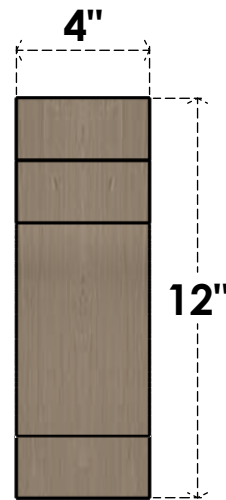

ITEM NUMBER: CORU04X08X12MEDRCPR

4"W X 8"D X 12"H SERIES 2 CLASSIC MEDITERRANEAN ROUGH CEDAR
TIMBERTHANE FAUX WOOD CORBEL, PRIMED

SIDE PROFILE

FRONT PROFILE

ISOMETRIC

EKENA MILLWORK
2300 WEST MAIN ST.
CLARKSVILLE, TX 75426
TOLL FREE: 866-607-0453
WWW.EKENAMILLWORK.COM