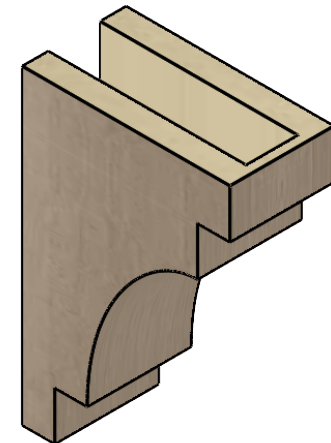

ITEM NUMBER: CORU04X08X12MEDRCPR

4"W X 8"D X 12"H SERIES 2 CLASSIC MEDITERRANEAN ROUGH CEDAR
TIMBERTHANE FAUX WOOD CORBEL, PRIMED

SIDE PROFILE

FRONT PROFILE

ISOMETRIC

EKENA MILLWORK
2300 WEST MAIN ST.
CLARKSVILLE, TX 75426
TOLL FREE: 866-607-0453
WWW.EKENAMILLWORK.COM

NOTES

1. INSTALLATION TO BE COMPLETED IN ACCORDANCE WITH MANUFACTURER'S SPECIFICATIONS.
2. DRAWING MAY NOT BE TO SCALE
3. THIS DRAWING IS INTENDED FOR DESIGN AND PLANNING PURPOSES ONLY.
4. ALL INFORMATION CONTAINED HEREIN WAS CURRENT AT THE TIME OF DEVELOPMENT BUT MUST BE REVIEWED AND APPROVED BY THE PRODUCT MANUFACTURER TO BE CONSIDERED ACCURATE.
5. TIMBERTHANE ARCHITECTURAL PRODUCTS ARE MADE FROM HIGH DENSITY URETHANE AND COME FACTORY PRIMED